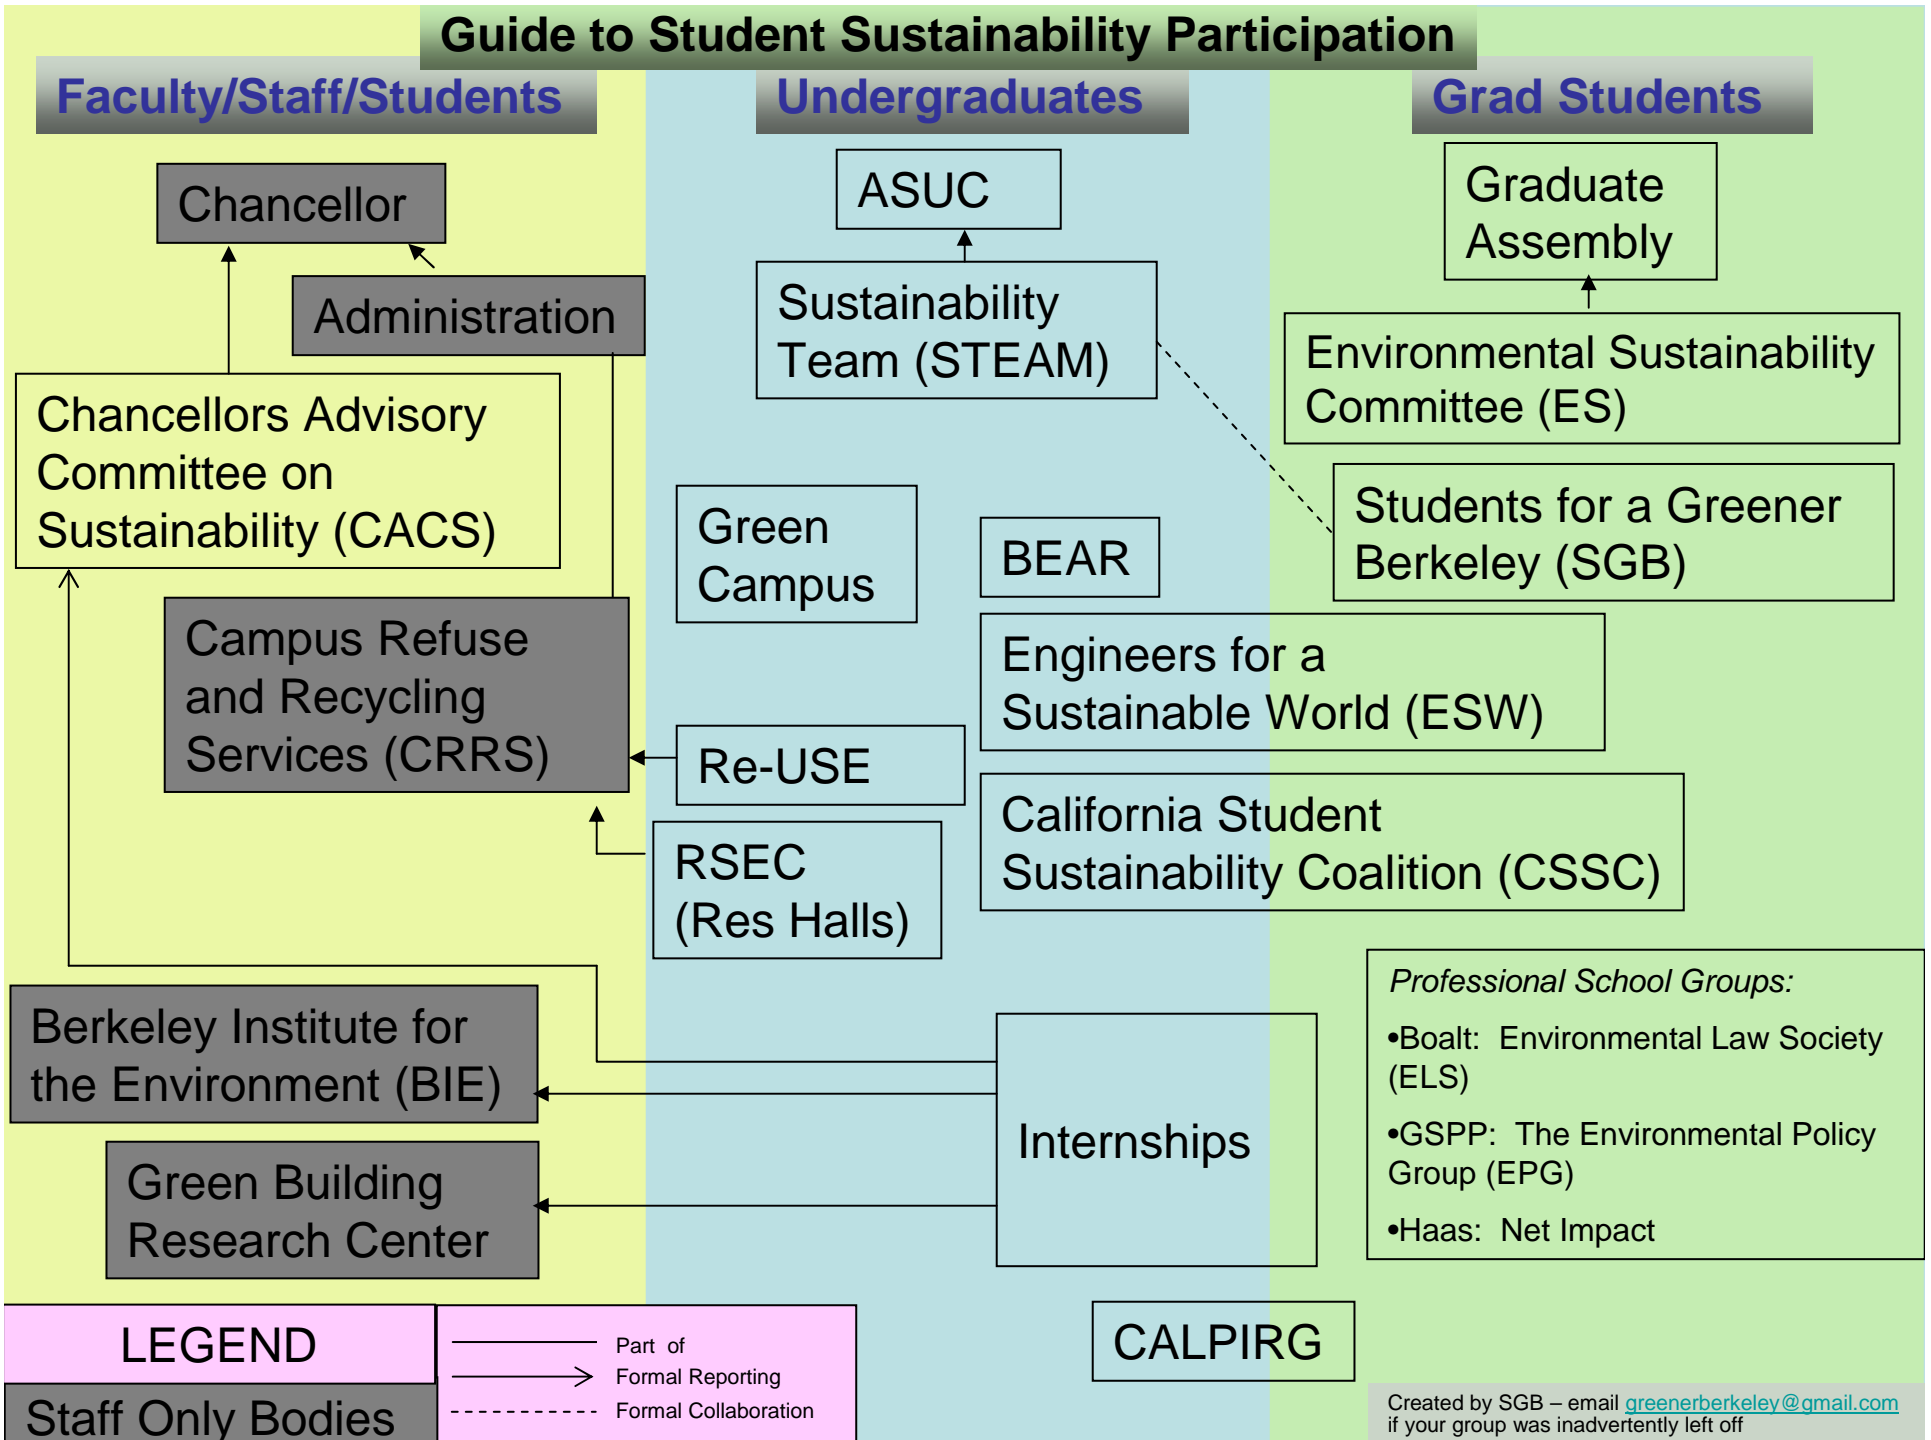

Guide to Student Sustainability Participation

Guide to Student Sustainability Participation

Faculty/Staff/Students

- CACS: <http://sustainability.berkeley.edu>
- CRRS (with links to Re-Use, RSECs): <http://recycle.berkeley.edu>
- BIE: <http://bie.berkeley.edu>
- GBRC: <http://greenbuildings.berkeley.edu/>

Undergraduates

- ASUC: <http://asuc.org>
- STEAM: <http://sustainability.asuc.org>
- Green Campus http://www.ocf.berkeley.edu/~gcp/index_tip1
- ESW <http://www.ce.berkeley.edu/~esw/>
- CALPIRG <http://www.ocf.berkeley.edu/~calpirg/>
- Re-USE <http://recycle.berkeley.edu>
- RSECs <http://recycle.berkeley.edu>
- CSSC <http://www.sustainabilitycoalition.org/main/>
- BEAR BEARBiodiesel@berkeleyeco.org
- RSECs <http://recycle.berkeley.edu>